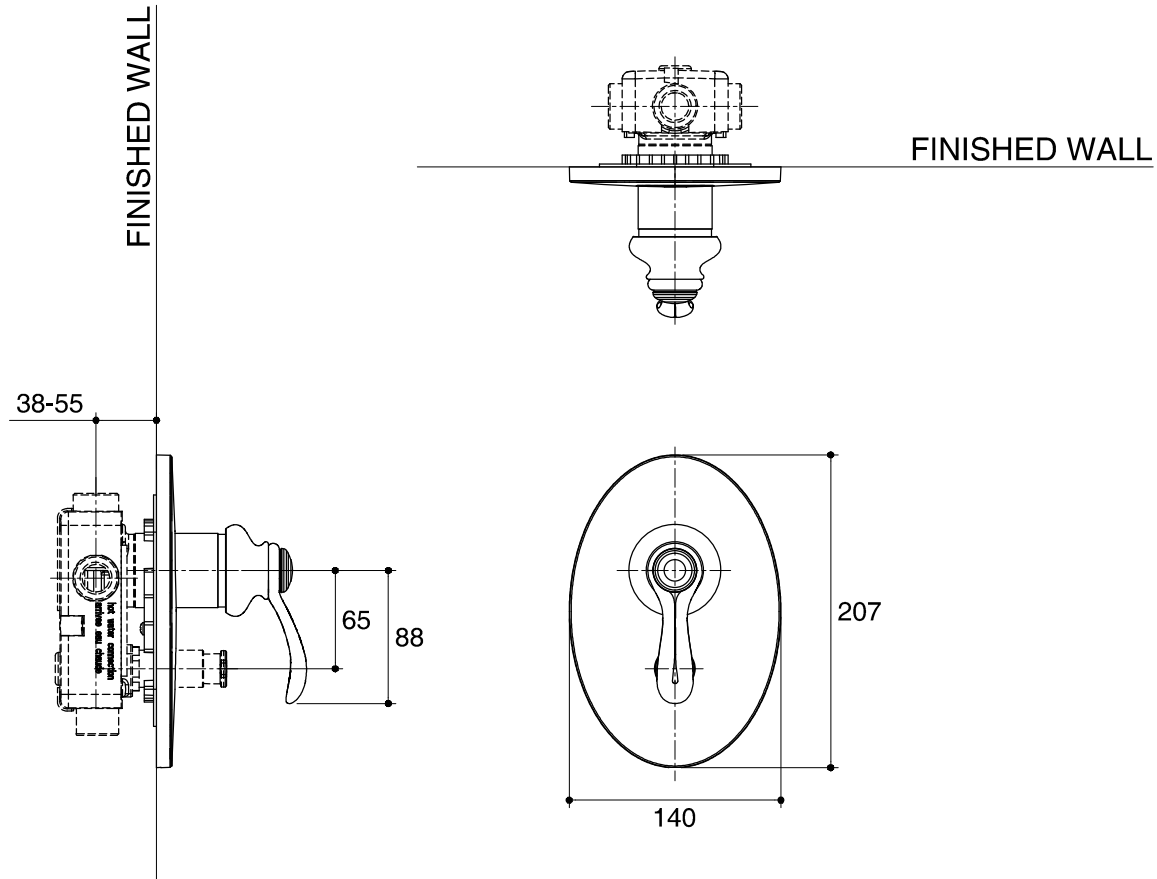

Dimensions are approximate.

Unit: mm

SKU	K-10243T-B4
Name	FAIRFAX
Description	RECESSED BATH AND SHOWER VALVE TRIM

*The recommended dimension for installation can be adjusted according to user preferences and layout.